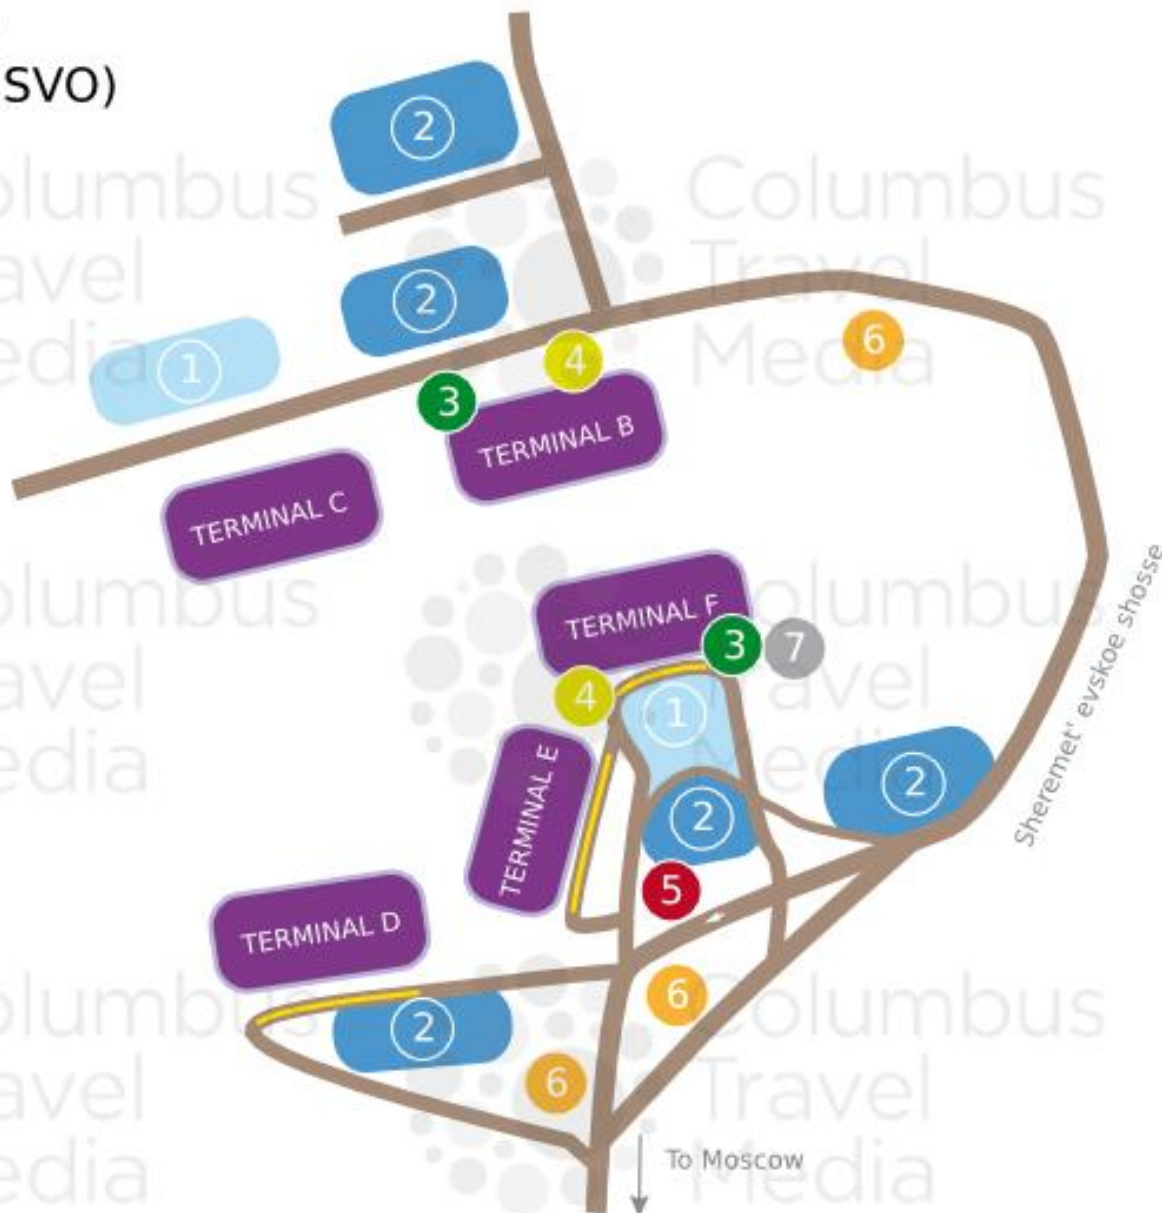

MOSCOW SHEREMETYEVO INTERNATIONAL AIRPORT (SVO)

- 1 Short-stay parking
- 2 Long-stay parking
- 3 Taxi rank

- 4 Bus station
- 5 Rail station
- 6 Hotel

- 7 Car hire
- Drop-off area